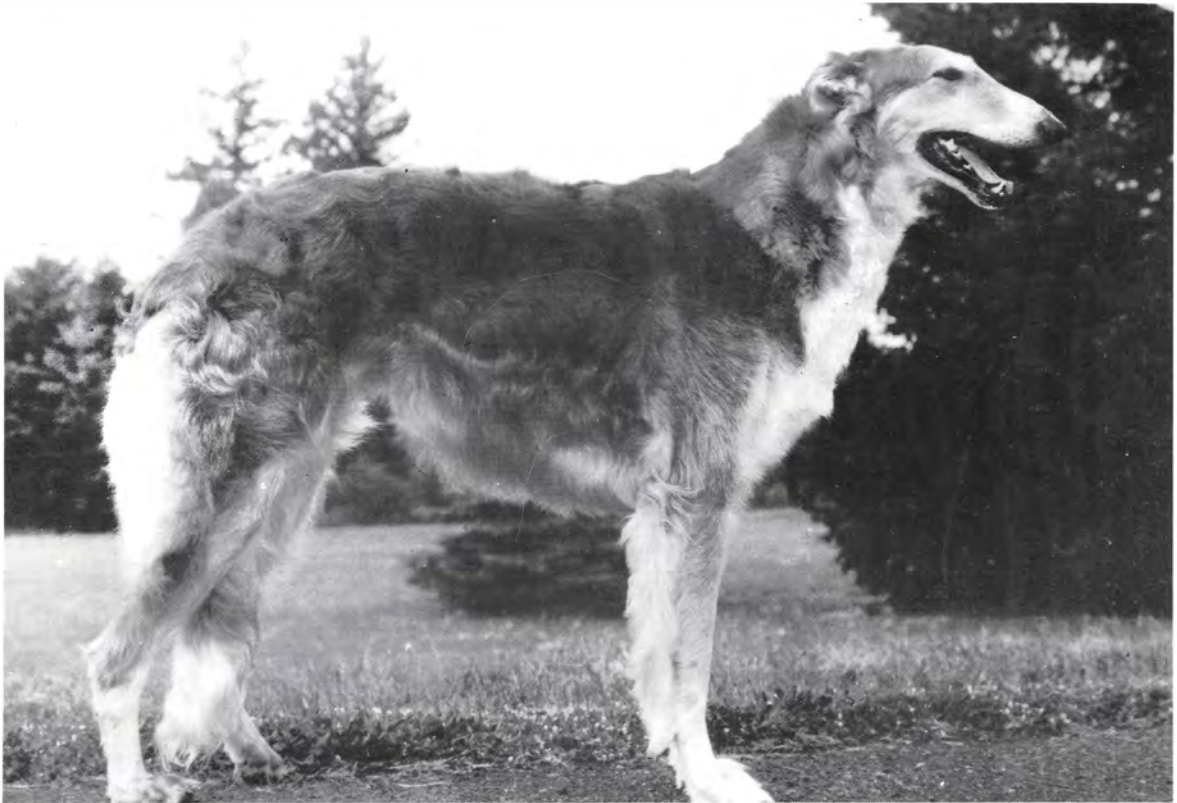

# EAGLECRAG

## Shauna of Eaglecrag

November 13, 1978

Breeder: Owner

Female

Dark Flame Red Sable, White trim

John H. Stanley  
 22430 S. Forest Park Road  
 Beavercreek, OR 97004  
 (503) 632-6282

Very intelligent, sweet, loving, typey, fault-free bitch. Standing on three legs - main tendon (left rear) severed in coursing accident. Bone, substance, speed, agility and stamina! Jackpot litter June 29, 1985 by Ch. Troykov Noble Thunderbird son. 29 3/4", 85 pounds. Found in pedigree: Ch. Tersai of Gwejon, 10 times; Ch. Cordova Mishka of Baronoff, 4 times.